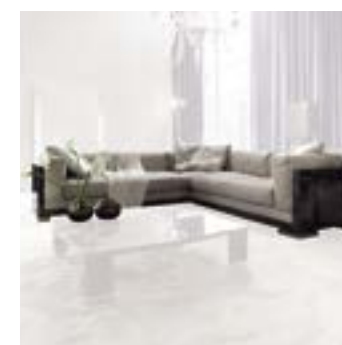

Art. 400/06 - Sectional

Sectional 3 seats + 3 seats with structure in moka japanese tamo burl veneer in high gloss polyester finish.
n. 4 seats in polyurethane foam wrapped in down.
n. 4 pillows in down.
Available in first grade leather, nubuk leather, velvet or suede fabric.
Chrome stainless steel feet.

Size: cm 300W x 300L x 90H
Size: 118W x 118L x 35½H