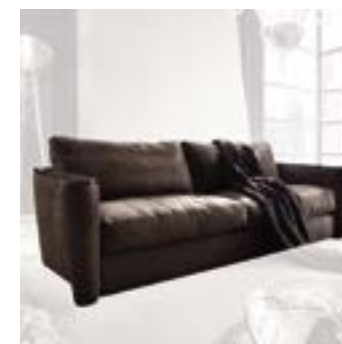

Art. 400/83 - Sofa 3 seats

Sofa 3 seats with tops' frames in moka japanese tamos burl veneer in high gloss polyester finish.
n. 2 seats in polyurethane foam wrapped in down. n. 2 throw pillow in fabric. Available in first grade leather, nubuk leather, velvet or suede fabric.
Chrome stainless steel feet.

Size: cm 250W x 100D x 90H
Size: 98½W x 39½D x 35½H