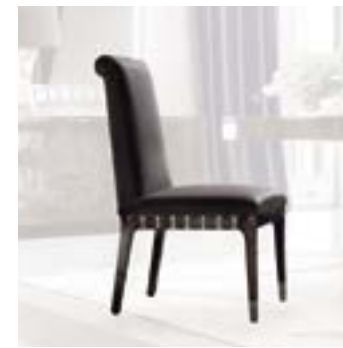

Size: cm 185W x 45D x 80,1H
Size: 73"W x 18"D x 31"½H

Art. 4030 - Side chair

Side chair with solid beech wooden base and back and seat available in first grade leather, nabuk leather, velvet or suede fabric.
2 front legs with chrome stainless steel feet.