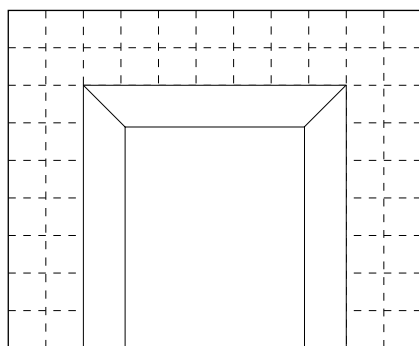

**Sayonara SX 132**

Size: cm 132W x 108D x 80H  
Size: 52"W x 42½"D x 31½"H

**Sayonara SX 108**

Size: cm 108W x 108D x 80H  
Size: 42½"W x 42½"D x 31½"H

Art. **Sayonara modular sofa system (END SIDE RIGTH FACING)**

**Sayonara DX 132**

Size: cm 132W x 108D x 80H  
Size: 52"W x 42½"D x 31½"H

**Sayonara DX 108**

Size: cm 108W x 108D x 80H  
Size: 42½"W x 42½"D x 31½"H

Art. **Sayonara modular sofa system (CENTER)**

Sayonara sofa center unit available in first grade leather, nubuk leather, lizard printed leather, velvet or suede fabric.  
Outer frame with square stitchings finish and seat in polyurethane foam wrapped in down feather, 1 back pillow 100% down filling.

**Sayonara E 96**

Size: cm 96W x 108D x 80H  
Size: 38"W x 42½"D x 31½"H

**Sayonara E 72**

Size: cm 72W x 108D x 80H  
Size: 28½"W x 42½"D x 31½"H

Art. **Sayonara modular sofa system (CORNER)**

Sayonara sofa corner unit available in first grade leather, nubuk leather, lizard printed leather, velvet or suede fabric.  
Outer frame with square stitchings finish and seat in polyurethane foam wrapped in down feather, 1 back pillow 100% down filling.

**Sayonara C**

Size: cm 108W x 108D x 80H  
Size: 42½"W x 42½"D x 31½"H

Art. **Sayonara modular sofa system (ARM CHAIR)**

Sayonara arm chair available in first grade leather, nubuk leather, lizard printed leather, velvet or suede fabric.  
Outer frame with square stitchings finish and seat in polyurethane foam wrapped in down feather, 1 back pillow 100% down filling.