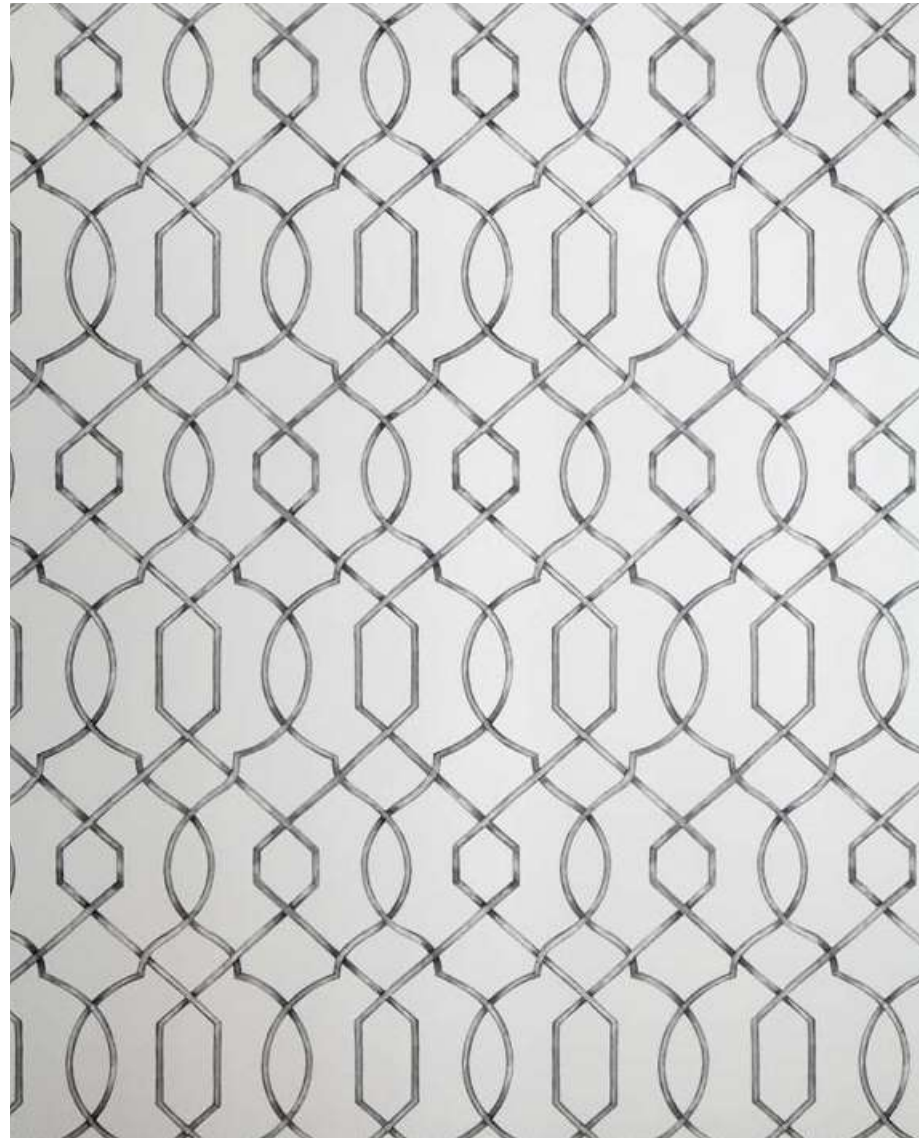

VISION LIGHT WALL PAPER