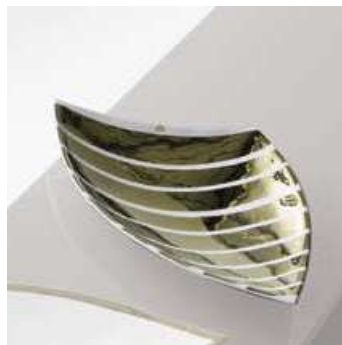

Art. **Zoe center tray**

Ceramic center tray in white colour with details in 24k gold finish.

Size: cm 60W x 35D x 5H
Size: 24"W x 14"D x 1 1/2"H