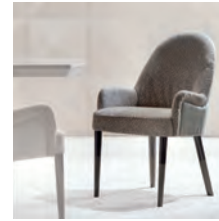

Art. **680/20 - Arm chair**

Arm chair in solid beech wood in high gloss polyester, available in first grade leather, lizard printed leather, nabuk leather, velvet, velour or suede fabric, back in silver lizard printed leather.
Base in combination of stainless steel in storm dark grey finish and solid beech.

Leather needs: mt. 4,0
Nubuk leather needs: mt. 5,0
Fabric needs: mt. 2,0

Size: cm 55,5W x 63,5D x 95H
Size: 22"W x 25"D x 37"½H