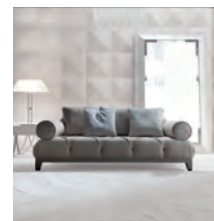

Yoko small pillow with "Giorgio collection" logo

Size: cm 60W x 45D x 6H
Size: 23"½W x 18"D x 2"½H

Art. Masami - Sofa 2 seats

Sofa 2 seats in combination of first grade leather, nubuk leather, lizard printed leather, velvet or suede fabric.
Seat in polyurethane foam wrapped in down feather, 4 back pillows 100% down filling.
Buttoned seat.
Base in combination of leather and stainless steel in storm dark grey finish.

Size: cm 200W x 105D x 85H
Size: 79"W x 41"D x 33"½H