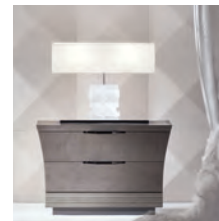

Art. 6837 - Small Night table

Small night table in tiger African sycamore veneer with high gloss polyester finish and storm dark grey finish stainless steel handles and base. 2 full extension drawers w/bottom in silver lizard printed leather. Sunburst veneer top with maple fine line inlay in the top and in the base.

Size: cm 60W x 50D x 61H
Size: 23¹/₂W x 20¹/₂D x 24¹/₂H