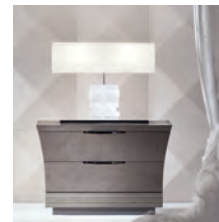

Art. 6830 - Night table

Night table in tiger African sycamore veneer with high gloss polyester finish and storm dark grey finish stainless steel handles and base. 2 full extension drawers w/bottom in silver lizard printed leather. Sunburst veneer top with white maple fine line inlay in the top and in the base.

Size: cm 90W x 50D x 61H
Size: 35¹/₂W x 20¹/₂D x 24¹/₂H