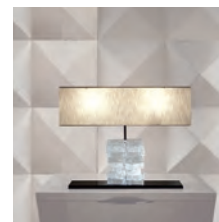

Art. Minerva medium lamp

Medium lamp in combination of 8 solid pieces of craquelè Florentine crystal and base in stainless steel in storm dark grey finish.
Shade in beige silk.

Size: cm 18W x 68D x 52H
Size: 7"W x 27"D x 8½"H