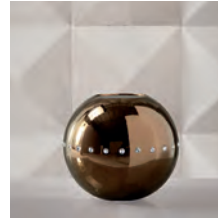

Art. Enea vase

Ceramic round vase in bronzed or 24k gold finish with "Swarovsky" insertes. "Giorgio collection" logo.

Size: diam. cm 44 x 39H
Size: diam. 17½" x 15½"H