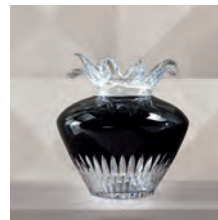

Art. Ariel crystal vase

Florentine crystal vase in combination of clear and black glass.

Size: diam. cm 40 x 39H
Size: diam. 16" x 15"H