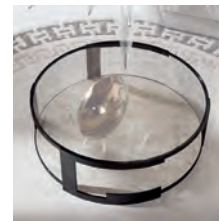

Art. 680/52/S - Round cocktail table

Round cocktail table in stainless steel in storm dark grey finish.
Top in clear 10mm tempered glass.

Size: diam. cm 120 x 40H
Size: diam. 47"½ x 16"H