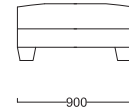

Yoko square ottoman unit available in first grade leather, nubuk leather, lizard printed leather, velvet or suede fabric.
Seat in polyurethane foam wrapped in down feather.
Feet in stainless steel in storm dark grey finish.

Yoko square ottoman

Size: cm 90W x 90D x 42H
Size: 35"½W x 35"½D x 16"½H

900