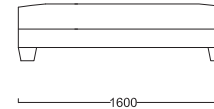

Art. Yoko modular sofa system (RECTAGULAR OTTOMAN)

Yoko rectangular ottoman unit available in first grade leather, nubuk leather, lizard printed leather, velvet or suede fabric.
Seat in polyurethane foam wrapped in down feather.
Feet in stainless steel in storm dark grey finish.

Yoko rectangular ottoman

Size: cm 160W x 70D x 42H
Size: 63"W x 27"½D x 16"½H

1600

Art. Yoko pillow (BIG PILLOW)

Yoko big pillow available in first grade leather, nubuk leather, lizard printed leather, velvet or suede fabric.
Pillow in down feather.

Yoko big pillow

Size: cm 60W x 60D x 6H
Size: 23"½W x 23"½D x 2"½H

Yoko big pillow with "Giorgio collection" logo

Size: cm 60W x 60D x 6H
Size: 23"½W x 23"½D x 2"½H

Art. Yoko pillow (SMALL PILLOW)

Yoko small pillow available in first grade leather, nubuk leather, lizard printed leather, velvet or suede fabric.
Pillow in down feather.

Yoko small pillow

Size: cm 60W x 45D x 6H
Size: 23"½W x 18"D x 2"½H