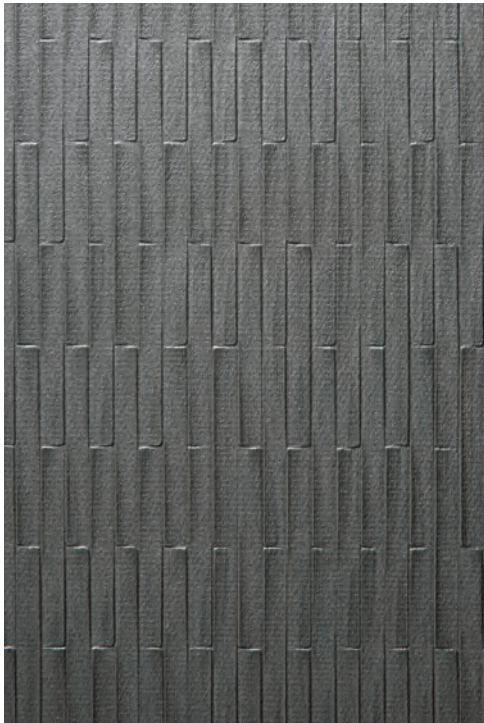

## ACCESSORIES

172

WALLPAPERS

173

CURTAIN

HIMALAYA ONYX  
MARBLE'S TOP

TECHNICAL DETAILS

Boat shape oval table in tiger African sycamore veneer with high gloss polyester finish.  
Fixed top with base in black lacquer stainless steel.  
Sunburst veneer top with white maple fine line inlay.  
Available in three different sizes: