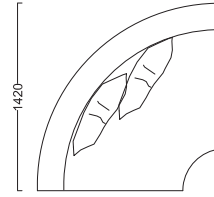

Art. Yoko modular sofa system (CORNER)

Yoko sofa corner unit available in first grade leather, nubuk leather, lizard printed leather, velvet or suede fabric.
Seat in polyurethane foam wrapped in down feather, 2 back pillows 100% down filling of cm 60 x 60.
Buttoned round back.
Outside feet in stainless steel in storm dark grey finish.

Yoko C 142

Size: cm 142W x 142D x 80H
Size: 56"W x 56"D x 31"½H

Art. Yoko modular sofa system (SQUARE OTTOMAN)

Yoko square ottoman unit available in first grade leather, nubuk leather, lizard printed leather, velvet or suede fabric.
Seat in polyurethane foam wrapped in down feather.
Feet in stainless steel in storm dark grey finish.

Yoko square ottoman

Size: cm 90W x 90D x 42H
Size: 35"½W x 35"½D x 16"½H

900