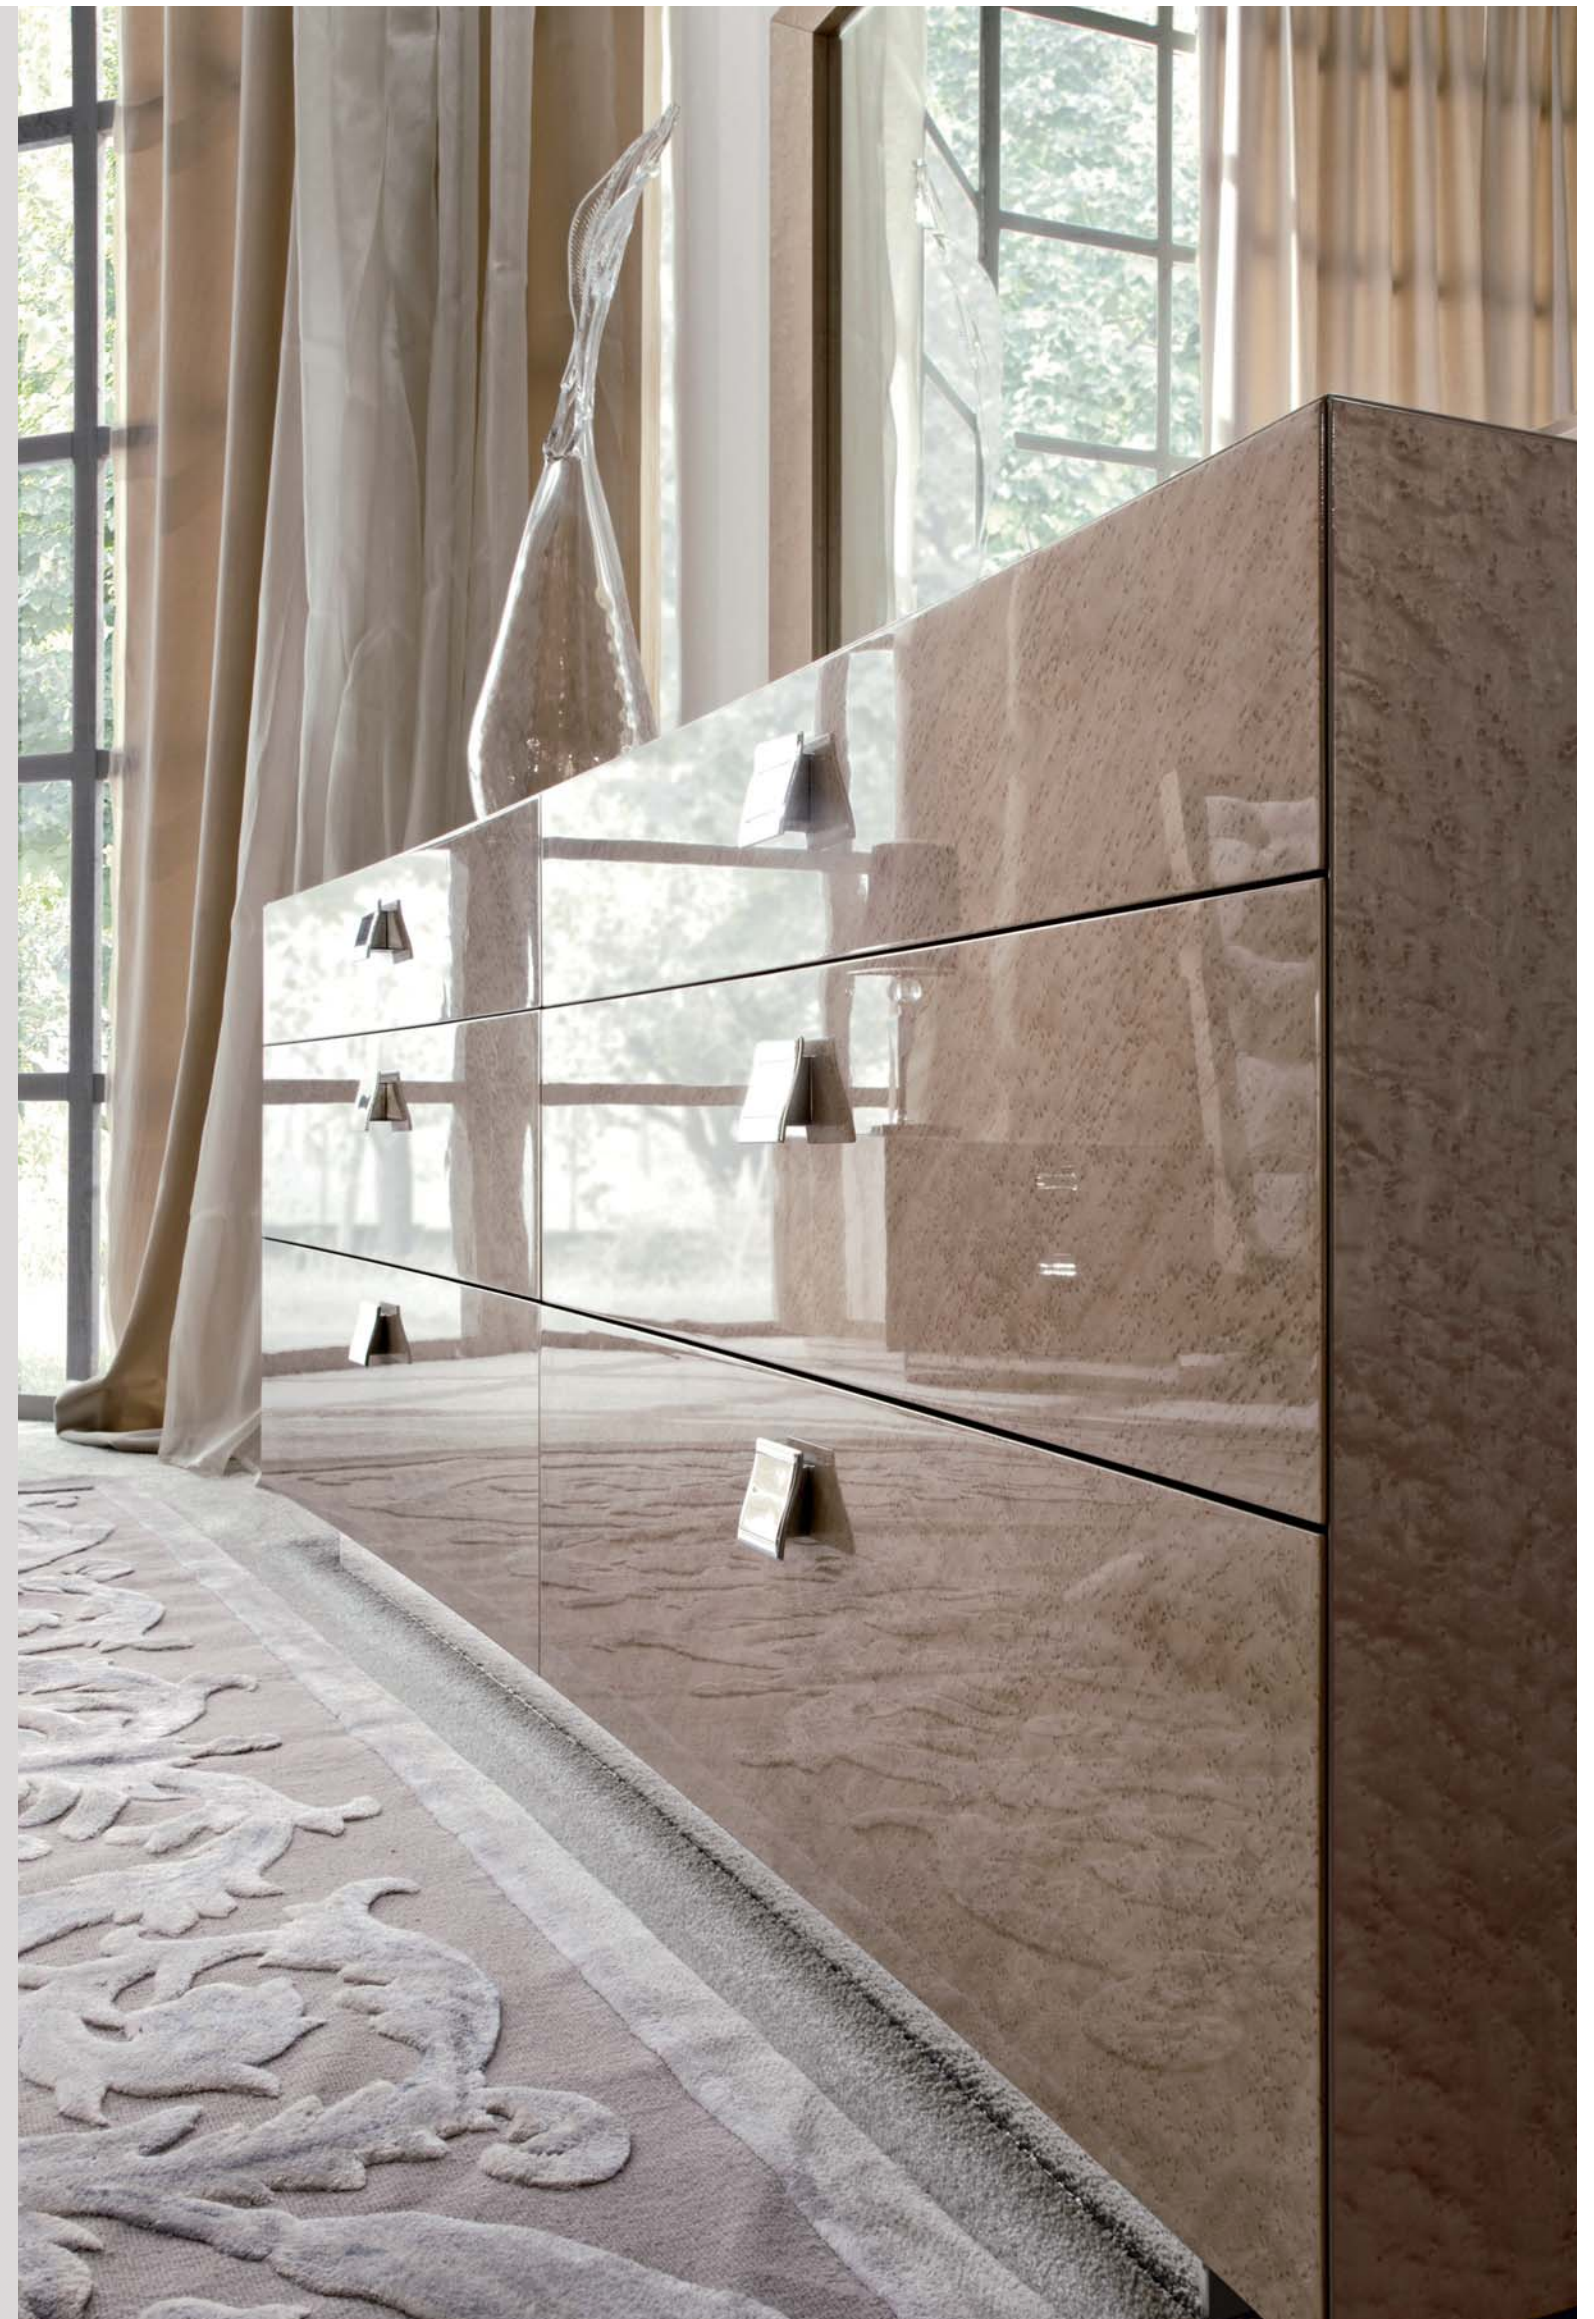

ACCESSORIES

FURNITURE'S DESCRIPTIONS

**Art. 3000 - Rectangular table**

Rectangular table in champagne bird's eye maple veneer with high gloss polyester finish.
 Chrome stainless steel top inlay.
 2 refractory leaves of cm. 50 each.
 Base in chrome stainless steel.